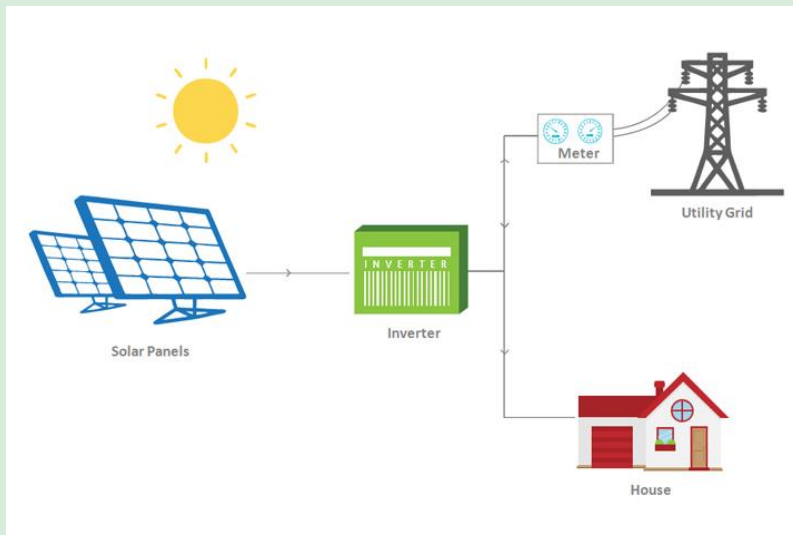

Solar Power Plant Packages

Ensuring Excellence

GREEN RAY

Solar Power Plant Packages:

	1KW , 1P	2KW , 1 P	3KW,1 P	4KW, 1 P	5KW,1 P	7.5KW,1P	10KW,1P
ON Grid	Yes	Yes	Yes	Yes	Yes	Yes	Yes
OFF Gird	Yes	Yes	Yes	Yes	Yes	Yes	Yes
Hybrid	Yes	Yes	Yes	Yes	Yes	Yes	Yes

	5KW , 3P	10KW , 3 P	15KW,3 P	20KW, 3 P	25KW,3 P	50KW,3P	Above 50KW,3P
ON Grid	Yes	Yes	Yes	Yes	Yes	Yes	Yes
OFF Gird	NO	Yes	Yes	Yes	On Request	On Request	On Request
Hybrid	NO	Yes	Yes	Yes	On Request	On Request	On Request