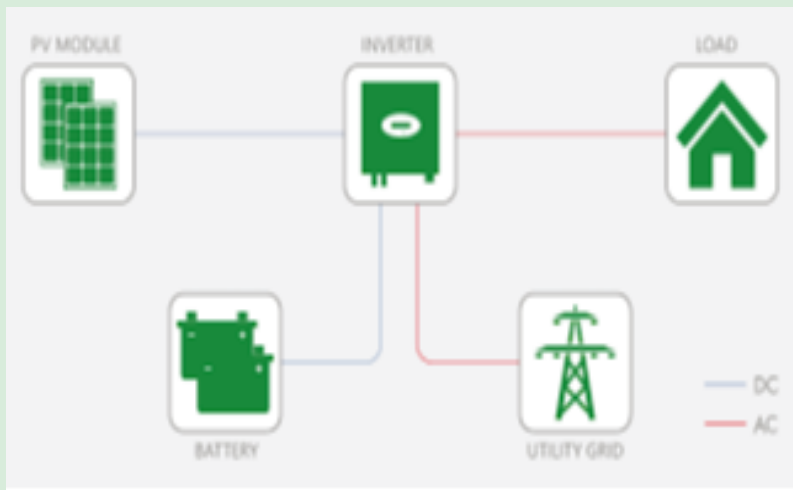

Solar Power Plant Packages

Ensuring Excellence

GREEN RAY

Solar Power Plant Packages:

	1KW , 1P	2KW , 1 P	3KW,1 P	4KW, 1 P	5KW,1 P	7.5KW,1P	10KW,1P
ON Grid	Yes	Yes	Yes	Yes	Yes	Yes	Yes
OFF Gird	Yes	Yes	Yes	Yes	Yes	Yes	Yes
Hybrid	Yes	Yes	Yes	Yes	Yes	Yes	Yes

	5KW , 3P	10KW , 3 P	15KW,3 P	20KW, 3 P	25KW,3 P	50KW,3P	Above 50KW,3P
ON Grid	Yes	Yes	Yes	Yes	Yes	Yes	Yes
OFF Gird	NO	Yes	Yes	Yes	On Request	On Request	On Request
Hybrid	NO	Yes	Yes	Yes	On Request	On Request	On Request